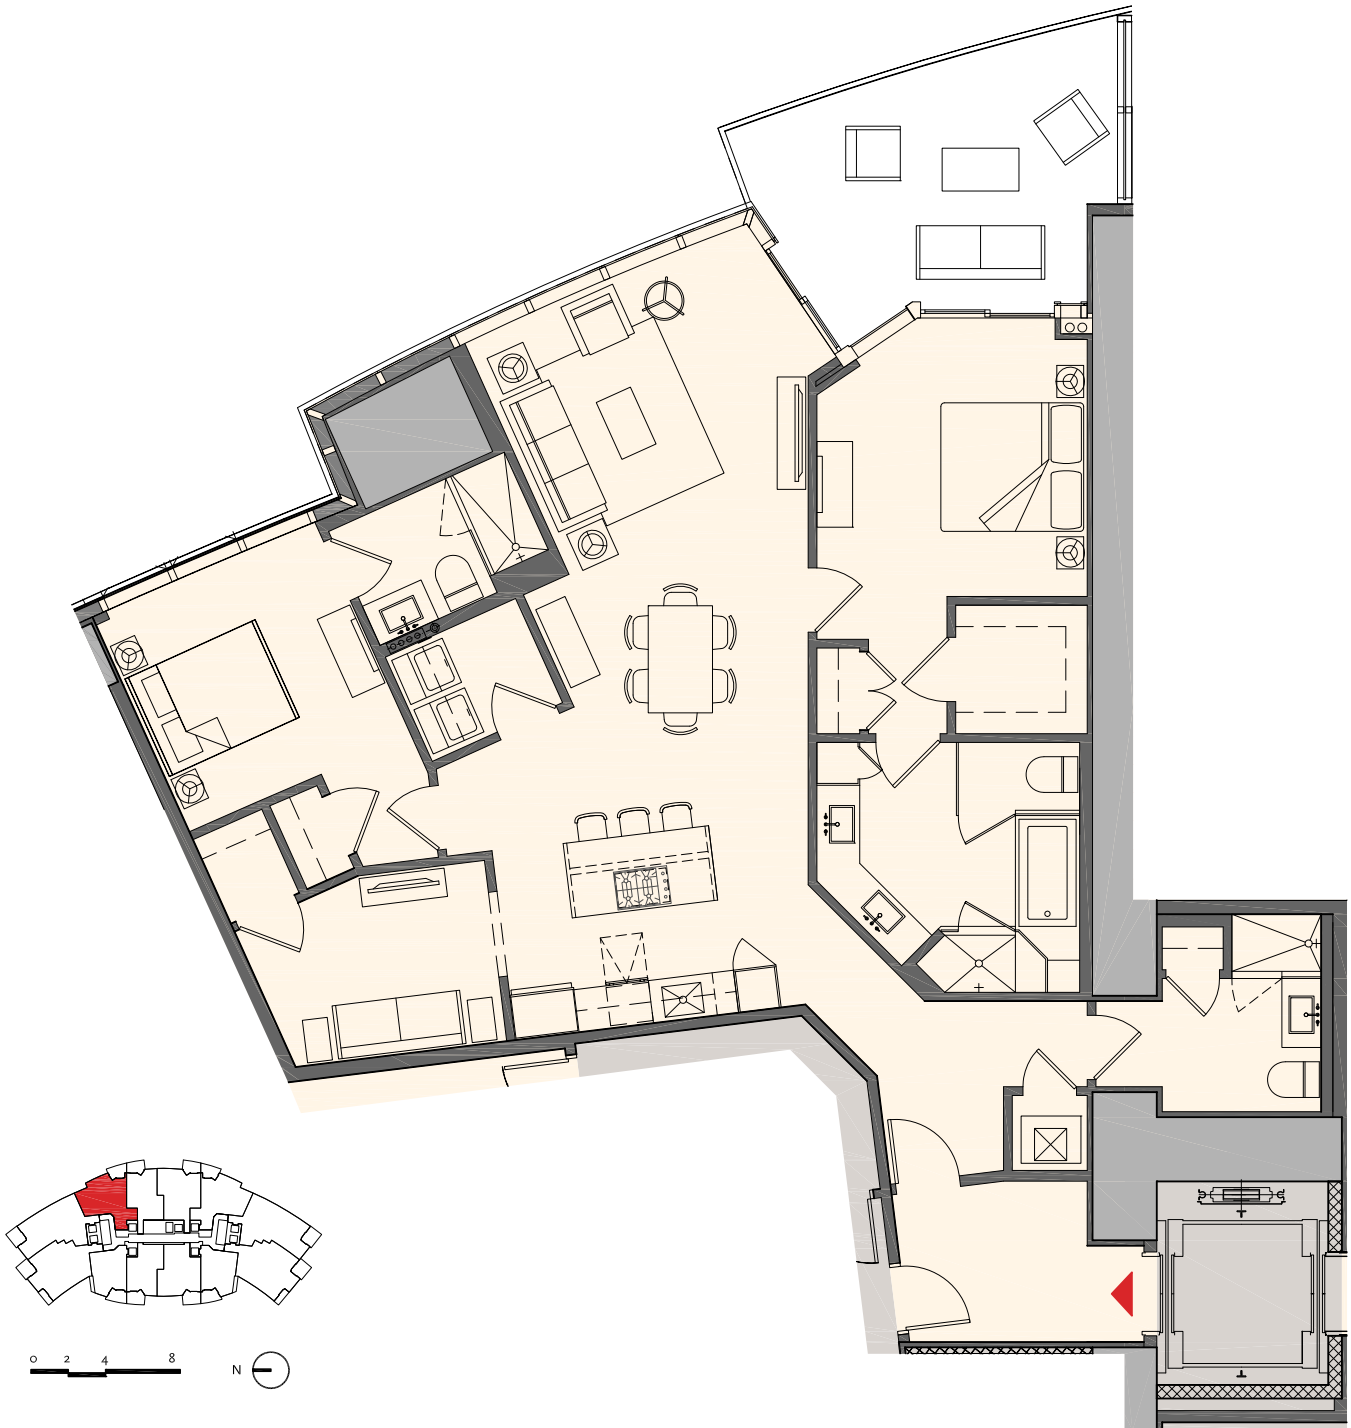

# PARAMOUNT

MIAMI WORLDCENTER

## Residence D1

## 2 Bedroom + Den | 3 Bath

Total:	1,952 sq. ft.	181 m <sup>2</sup>
Interior:	1,753 sq. ft.	163 m <sup>2</sup>
Outdoor:	199 sq. ft.	18 m <sup>2</sup>

These drawings are conceptual only and are for the convenience of reference. They should not be relied upon as representations, express or implied, of the final detail of the residences. Units shown are examples of unit types and may not depict actual units. Stated square footages are ranges for a particular unit type and are measured to the exterior boundaries of the exterior walls and the centerline of interior demising walls and in fact vary from the area that would be determined by using the description and definition of the "Unit" set forth in the Declaration (which generally only includes the interior airspace between the perimeter walls and excludes interior structural components).