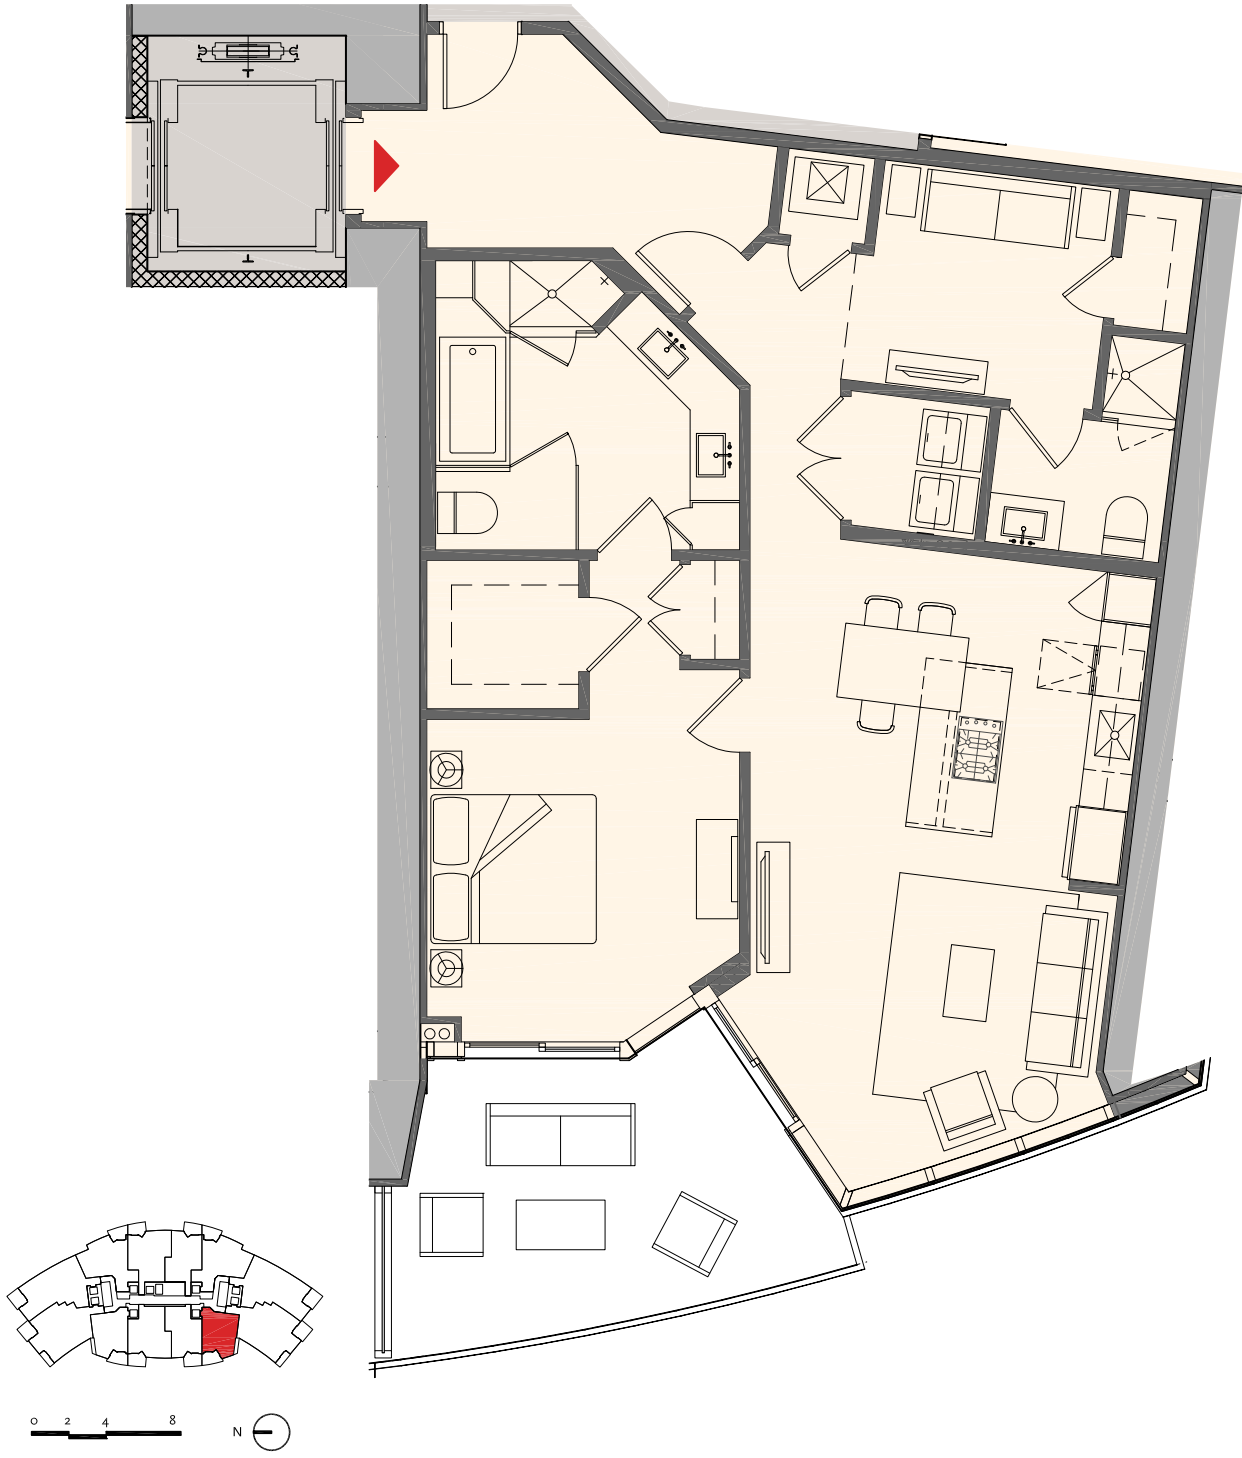

Residence A2

1 Bedroom + Den | 2 Bath

Total:	1,491 sq. ft.	138 m ²
Interior:	1,294 sq. ft.	120 m ²
Outdoor:	197 sq. ft.	18 m ²

These drawings are conceptual only and are for the convenience of reference. They should not be relied upon as representations, express or implied, of the final detail of the residences. Units shown are examples of unit types and may not depict actual units. Stated square footages are ranges for a particular unit type and are measured to the exterior boundaries of the exterior walls and the centerline of interior demising walls and in fact vary from the area that would be determined by using the description and definition of the "Unit" set forth in the Declaration (which generally only includes the interior airspace between the perimeter walls and excludes interior structural components).